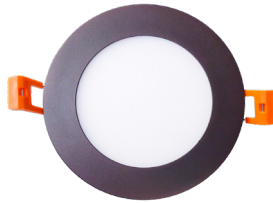

Lighting:

- Dimming: Dimmable Down to 10% Using a Standard TRIAC LED Dimmer
- Lens: 0.125" White Translucent Acrylic
- Can Rotate after Installation to Align
- LED: Seoul DOB (Driver On Board) Technology
- Optics: White Translucent Acrylic
- Total Lumens: 700LM
- Color Temperatures: 2700K/3000K/3500K/4000K/5000K
- Multi CCT (Selectable Switch on the Back of the driver)
- Color Rendering Index: CRI ≥ 80
- Beam Angle: 100°-110°
- Rated life: 50,000 hrs

Other Models:

- 12W | 1000LM | RSL6-G2-MCT5-ORB

Photometrics: RSL4-G2-MCT5-ORB

BUG Rating: B2-U1-G0

9W 5000K, Area 30'x 30' Mounting Height: 9'

Other Views:

Side View

Front View