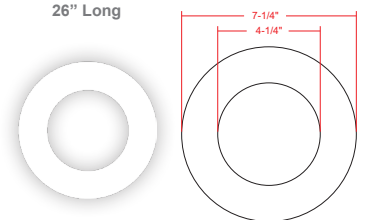

FACTORY-INSTALLED OPTION:

RSL4-GR
Goof Ring For 4in Lights With Butterfly
Wings