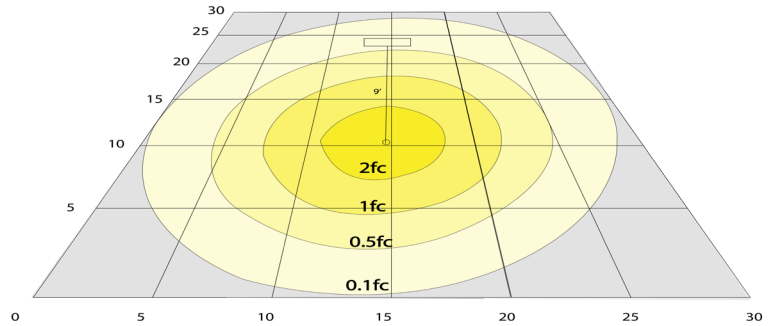

Other Models:

- 12W | 1000LM | RSL6-G2-MCT5-ORB

Photometrics: RSL4-G2-MCT5-ORB

BUG Rating: B2-U1-G0

9W 5000K, Area 30'x 30' Mounting Height: 9'

Other Views:

Side View

Front View