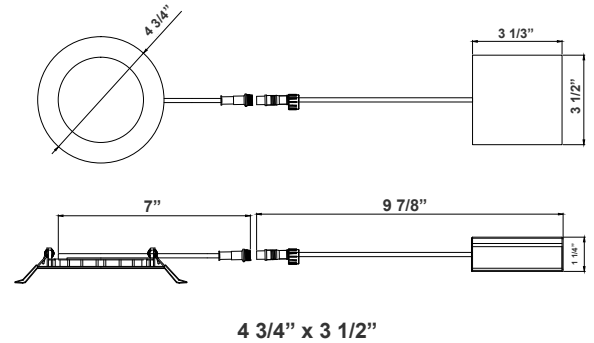

RSL SERIES RESIDENTIAL LIGHTING

RSL4-G2-MCT5-ORB
RSL G2 SECOND GENERATION SLIM WAFER LIGHTS
MCT5 Multi Color Temperature (Selectable)

Customer Name: _____
Project Name: _____
Note: _____ | Type: _____

LED DOWNLIGHTS (SMOOTH TRIM) - 4" ROUND Ideal for New As Well As Old Residential And Commercial Constructions.

Features

- 4" Smooth Recessed Trim
- Multi CCT (Selectable Switch on the Back of the driver)
- Isolated Driver for Improved Thermal Management
- 5-Year Warranty
- Spun Aluminum with White Powder Coat Finish

Technical Specifications

Electrical:

- Voltage: 120V AC
- Output Voltage: 36VDC
- Power Factor: >0.90
- Wattage: 10W
- Efficacy: 70 LPW
- Total Harmonic Distortion: ≤15 %

Mechanical:

- 1/4" Thick
- Up to 9 AWG18 Wires
- Die-Cast Aluminum With Powder Coat Finish
- Pot Light Housing Is Not Required Even For Insulated Ceiling
- Junction Box 1" Thick Included With Fixture
- Typel Crated: Approved For Direct Contact With Insulation
- Maximum Ambient Temperature: -40°F to 104°F
- Damp Location

Lighting:

- Dimming: Dimmable Down to 10% Using a Standard TRIAC LED Dimmer
- Lens: 0.125" White Translucent Acrylic
- Can Rotate after Installation to Align
- LED: Seoul DOB (Driver On Board) Technology
- Optics: White Translucent Acrylic
- Total Lumens: 700LM
- Color Temperatures: 2700K/3000K/3500K/4000K/5000K
- Multi CCT (Selectable Switch on the Back of the driver)
- Color Rendering Index: CRI ≥ 80
- Beam Angle: 100°-110°
- Rated life: 50,000 hrs

Applications:

- LED recessed trims have been designed to be a flexible lighting solution for new construction applications, Ideal for closets, storage areas, attics, corridors, or general lighting solutions for residential and commercial applications

Other Models:

- 12W | 1000LM | RSL6-G2-MCT5-ORB