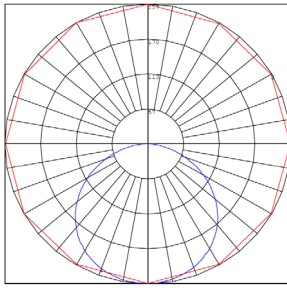

Other Models:

- 12W | 1000LM | RSL6-G2-MCT5-ORB

Photometrics: RSL4-G2-MCT5-ORB

BUG Rating: B2-U1-G0

9W 5000K, Area 30'x 30' Mounting Height: 9'

Other Views:

Side View

Front View